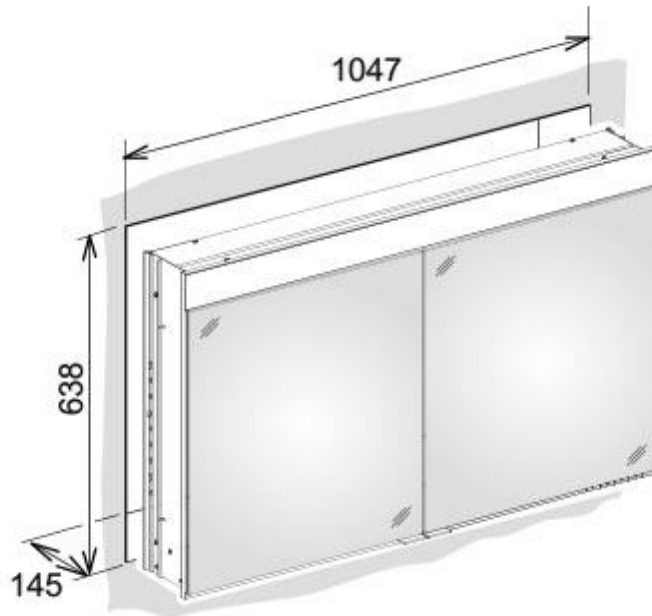

SPECIFICATION SHEET - bathroom accessories

BRAND:	KEUCO	Product Photo:
ORIGIN:	Germany	
SERIES:	ED400	
PRODUCT DESCRIPTION:	Mirror cabinet recessed with mirror heating 2 hinged 2-sided crystal mirrored door Interior rear wall mirrored Adjustable light color from warm white to daylight Key panel with capacitive touch sensor LED 39w infinitely dimmable	
MODEL No.	21542 171301	
FINISH/COLOUR:	Silver Anodized	
DIMENSIONS:	1047mm x 145mm x 638mm	
OPTIONAL MATCHING PARTS:		

Technical Informations:

REMINDER:	Do not use cleaners containing abrasive cleansers, ammonia, bleach, acids, waxes, alcohol, solvents or other products not recommended for chrome. All information is for reference only, installation shall always be based on the actual product delivered.